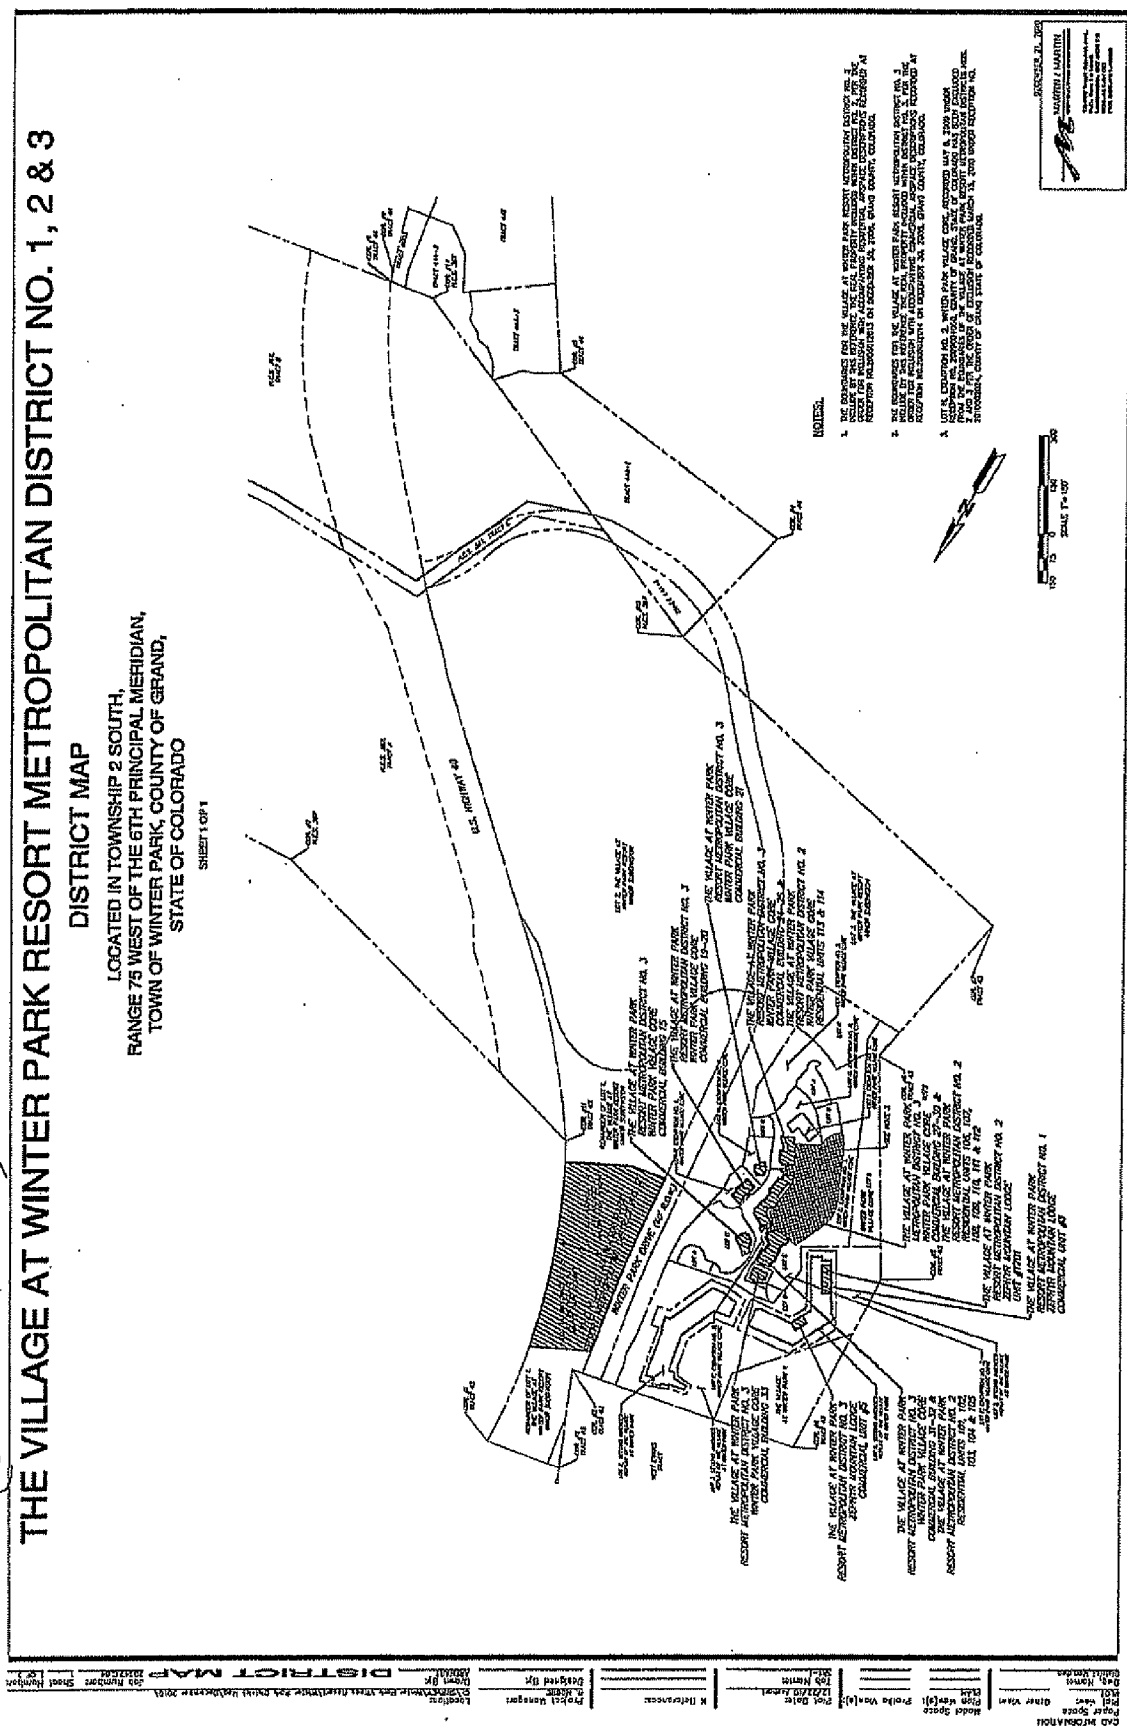

(LCID # 65568)

THE VILLAGE AT WINTER PARK RESORT METROPOLITAN DISTRICT NO. 1, 2 & 3
DISTRICT MAP
LOCATED IN TOWNSHIP 2 SOUTH,
RANGE 75 WEST OF THE 6TH PRINCIPAL MERIDIAN,
TOWN OF WINTER PARK, COUNTY OF GRAND,
STATE OF COLORADO
SHEET 1 OF 1